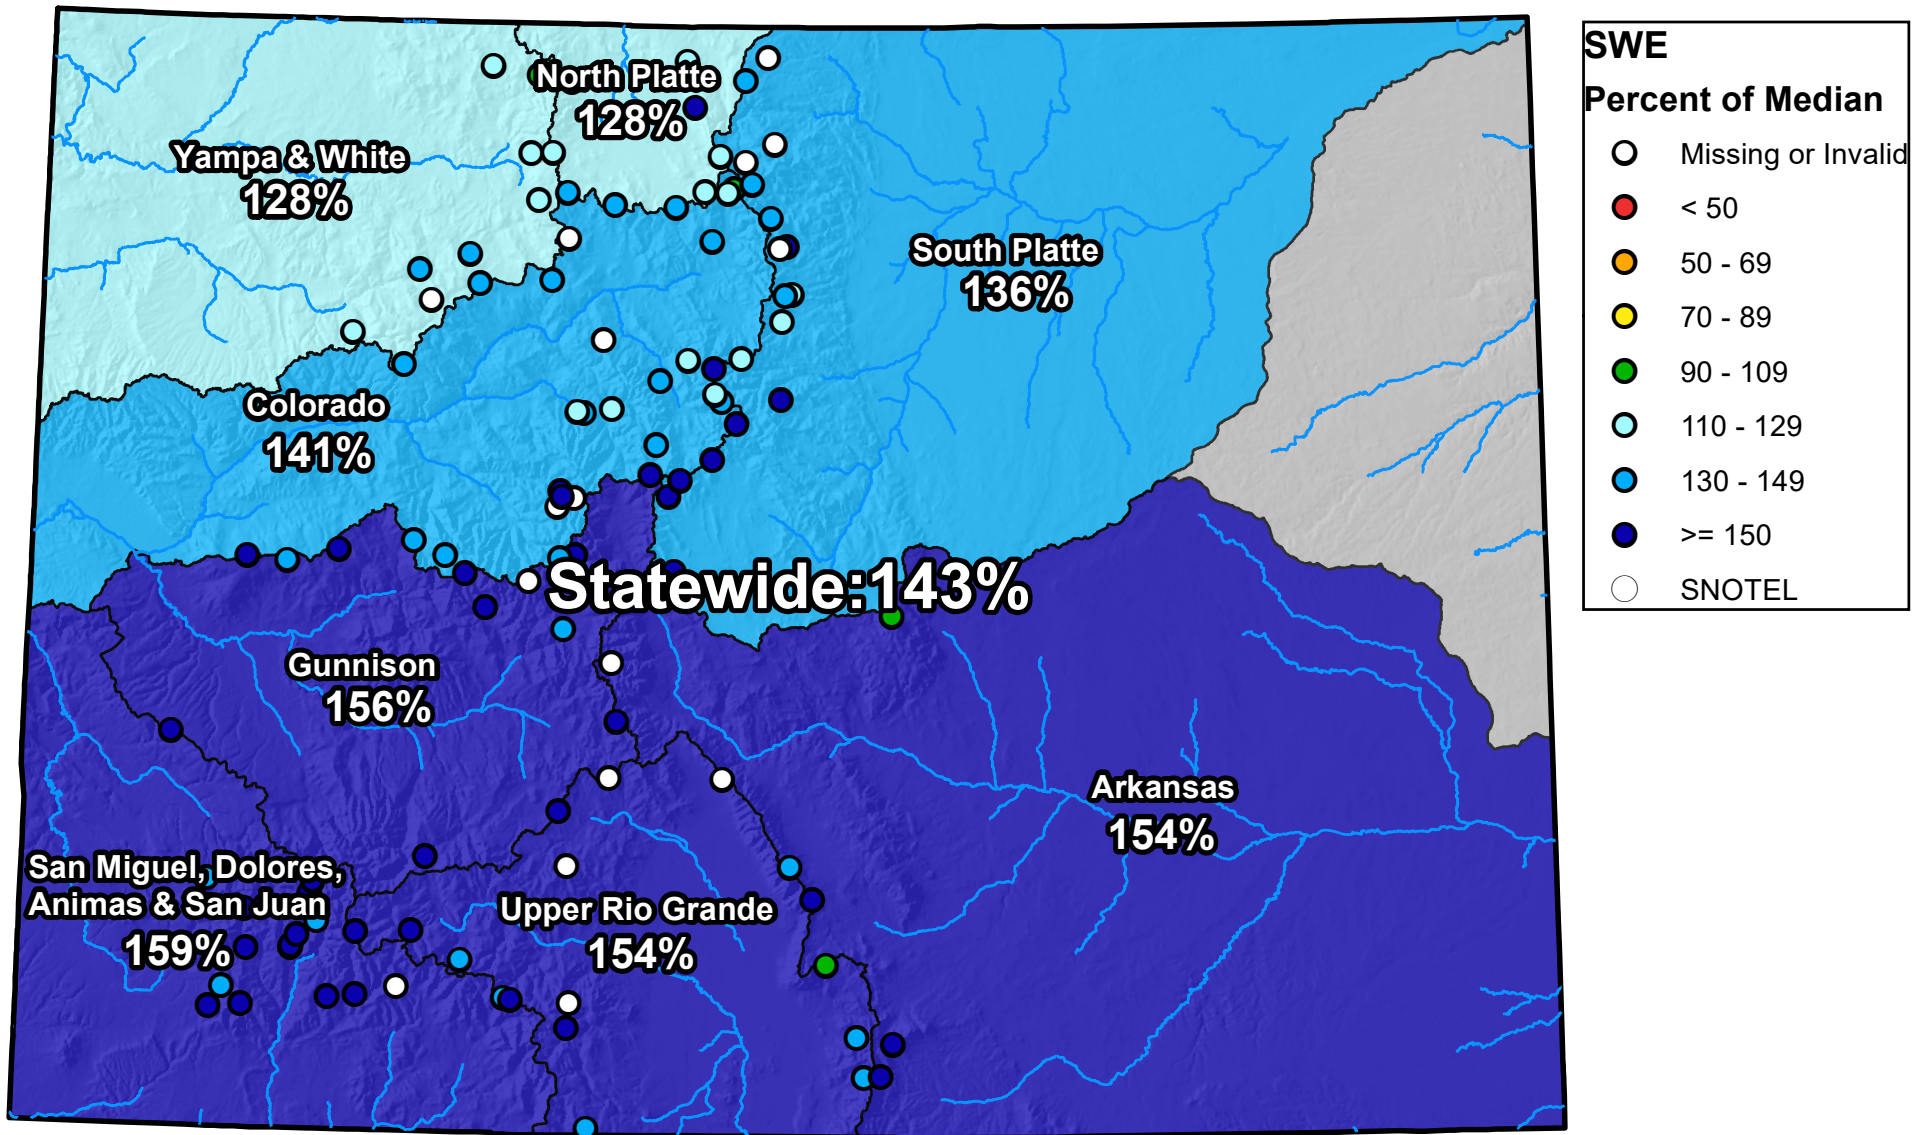

# Colorado SNOTEL Snow Water Equivalent (SWE) Update Map with Site Data

Current as of Mar 14, 2019

United States Department of Agriculture

Natural Resources Conservation Service